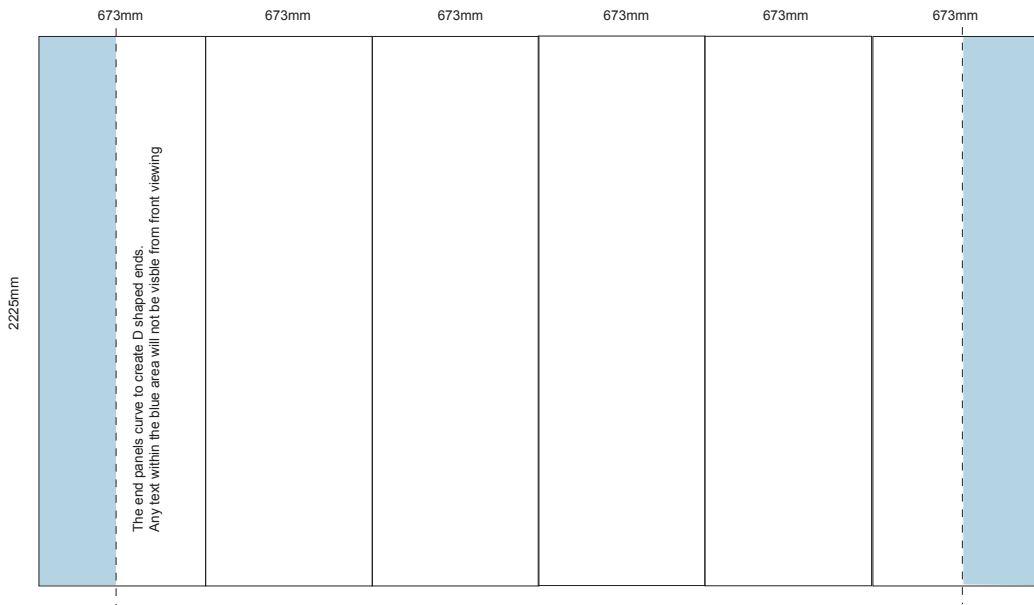

Exhibition stands and graphic wrap artwork specification

3x3

3x4

Case to counter